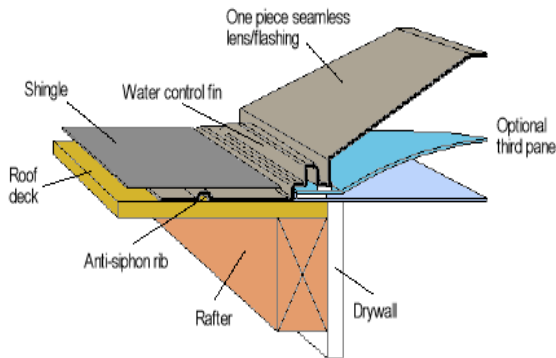

SURFACE MOUNT SKYLIGHTS

Surface mount skylights are easy and quick to install. They mount flat on the roof deck. We offer them in two styles, the FE and the F3. The FE has a wider plain flange. The F3 has anti-siphon ridges molded in a narrower flange. Both are one piece seamless construction made from unbreakable polycarbonate. Both provide a reliable waterproof installation when installed in accordance with our instructions. These skylights have been proven over 15 years and in 1.5 million installations. Many skylights of this style have caused problems for other manufacturers. Fox Lite surface mount skylights Do Not Leak and carry a limited life time warranty. Fox surface mount skylights Do Not Leak and carry a limited life time warranty.

Surface Mount Skylights

Part No.	Size	Roof Opening
0463000	16" X 16"	14-1/4" X 14-1/4"
0463001	24" X 24"	22-1/4" X 24-1/4"
0463002	24" X 32"	22-1/4" X 30-1/4"
0463003	16" X 24"	14-1/4" X 22-1/4"
0463004	16" X 32"	14-1/4" X 30-1/4"
0463005	16" X 48"	14-1/4" X 46-1/4"
0463010	32" X 32"	30-1/4" X 30-1/4"
0460311	24" X 48"	22-1/4" X 46-1/4"
0463012	32" X 48"	30-1/4" X 46-1/4"
0463013	48" X 48"	46-1/4" X 46-1/4"