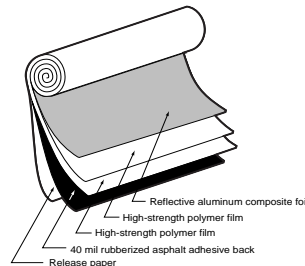

CARPET SEAMING TAPE

Heat Sealed

6090 Carpet Seaming Tape - 4" x 22 Yards - 10/ctn

Peel & Seal™ Self-stick aluminum roll roofing

PEEL N' SEAL

The better way to finish low slope roofs and make quick waterproof repairs. Self-stick aluminum roll roofing