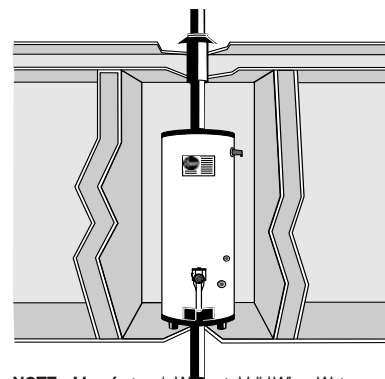

DIRECT VENT GAS WATER

NOTE: Manufacturer's Warranty Valid When Water Heater Installed with Roof Jack & Air Inlet.

* Roof Jack & Air Kit Application for 30 & 40 Gal. Water Heaters Starting with Serial #298