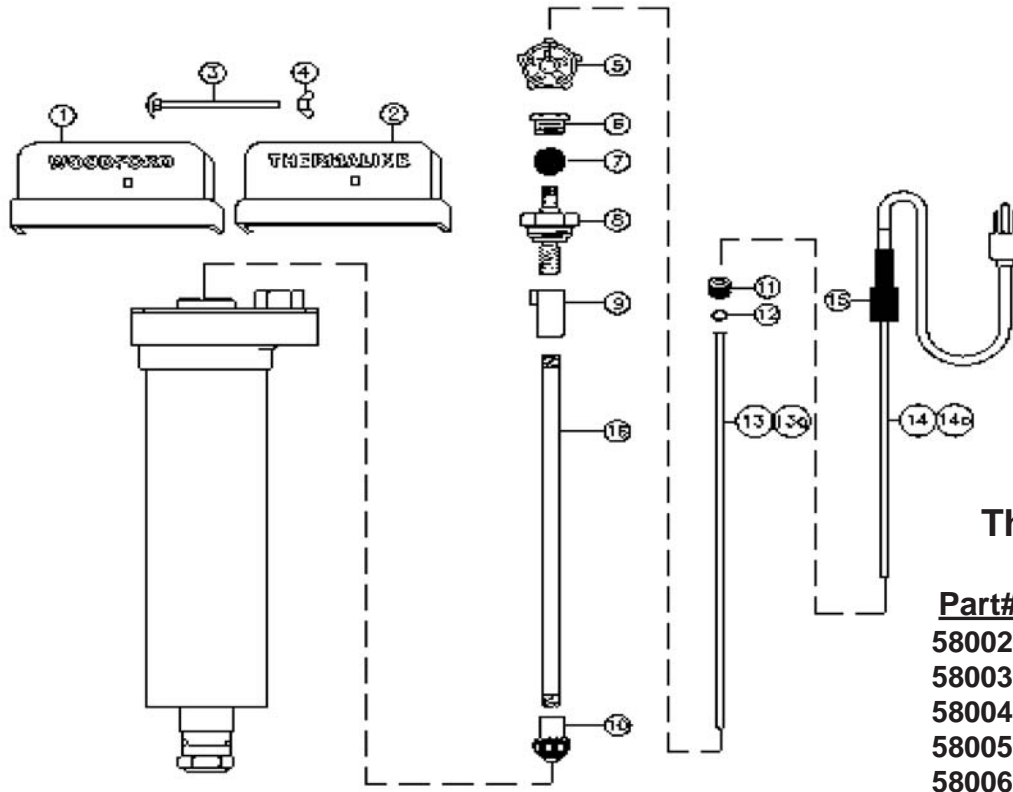

Thermaline Water Hook Up

The Thermaline is a compact unit designed especially to provide water service to mobile homes. It is ideal wherever a freezeless sanitary tight line installation is needed. The Thermaline is protected from freezing by a bonded polyurethane insulation permanently molded in high strength plastic casing, and 15 watt (110-120v) portable insert heater. Operating cost are about a penny per day even at temperatures of 50* below zero. When not in use, wheel handle at surface level shuts off water below frost line and above the frost line can be removed completely with forced air or suction pump.

Thermaline Units

<u>Part#</u>	<u>Description</u>
580020	2' Bury Unit
580030	3' Bury Unit
580040	4' Bury UNit
580050	5' Bury Unit
580060	6' Bury Unit

Thermaline Component Parts

<u>Item</u>	<u>Part#</u>	<u>Description</u>	<u>Item</u>	<u>Part#</u>	<u>Description</u>
1	580055	Cover Woodford	9	580066	Yoke Nut
2	580056	Cover Thermaline	10	58015	Comb. Valve Assy.
3	580073	Carriage Belt	11	580062	Htr. Well Thumb nut
4	580068	Wing Nut	12	580063	Heater Well Washer
5	580013	Handle (Brass)	13	585002	2' Heater Well Assy.
6	580005	Packing Nut	13a	585001	* 1' Heater Well Assy.
7	580008	Therm. Packing	14	585062	**2' Heater Assy.
8	585063	Head Nut Assy	14a	585061	* 1' Heater Assy
0	58RK17	Repair Kit	15	580061	Heater Cover.

* For use with 2' bury or smaller

** For use with 3' bury or larger

We will have what you are looking for, or we can quickly get it! Contact us at 800.479.2754