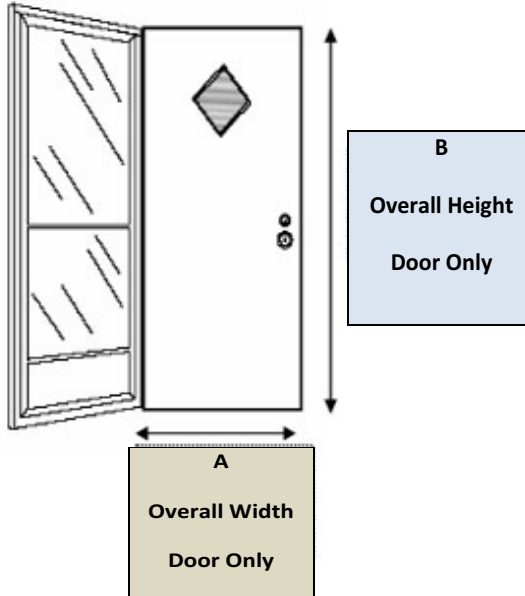

How To Measure a 5210/7660 Series Combination Door

Step 1. Measure width of door (Dimension A) from right to left on the existing primary door. Measure height (Dimension B) from top to bottom. Do not include measurement of lip.

Step 2. Measure jamb size of existing primary door. (Check to see if your home was built with 2 x 4 or 2 x 6 wall studs). Please measure carefully and advise if you will need a 4" or 6" jamb. Some newer dry wall homes may require 6-1/2" jamba.

Step 3. Looking at your existing door from the outside, please advise if the door hinges are on the right side or left side as you are facing the door. (Storm doors and primary doors do not have to be hinged on the same side).

Step 4. Compare the rough opening dimensions to the conversion chart below. If the door size you require is not listed, you may need to order the next size available,

Available Sizes	
Width (A) X Height (B)	
Width	Height
27-7/8" = 30"	68-7/8" = 70"
29-7/8" = 32"	70-7/8" = 72"
31-7/8" = 34"	72-7/8" = 74"
33-7/8" = 36"	74-7/8" = 76"
35-7/8" = 38"	76-7/8" = 78"
	78-7/8" = 80"