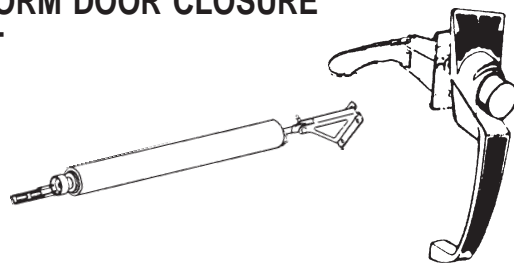

STORM DOOR CLOSURE KIT

790001 1-3/4" Black