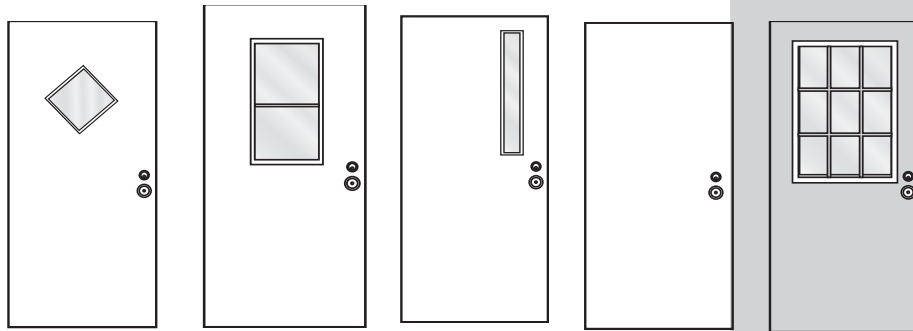

**SERIES 5140 BACK DOOR**

- White Exterior, White Exterior
- White Exterior, Dark Interior Color Available
- NOTE: Boxed Doors Additional Charge

**OUTSWINGING**

- Insulated Foam Core
- Welded Aluminum Frame
- Surface of Damage Resistant Fiberglass
- Precambered Steel Lock Side for Tight Fit
- Three Extruded Hinges w/ SS Bushings
- Includes Lockset, Threshold and Chain
- Manufactured to Comply w/ HUD Standard 3280-405