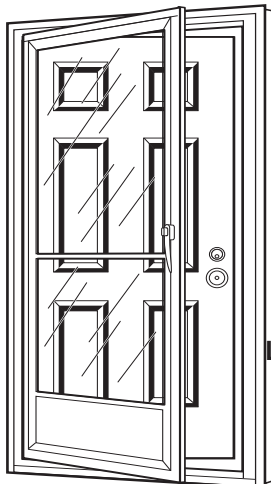

1. 4" and 6" Jamb
   - Vinyl Covering over Steel Frame
   - Full 1-3/4" Core Construction
   - Core and Jamb Prepared for Deadbolt
   - Knocker and Viewer Included
   - Heavy Duty Stormbuster Door Included
   - Optional Full View Storm Available
   - Optional 6-1/2" Jamb Available
2. **Lock / Deadbolt Included**

NOTE: 15% Return Fee on Stock Sizes. No Returns on Special Order Doors

Size	4" Jamb	6" Jamb
32 x 76 L/H	753276L	7532766L
R/H	753276R	7532766R
34 X 76 L/H	753476L	7534766L
R/H	753476R	7534766R
34 X 78 L/H	753478L	7534786L
R/H	753478R	7534786R
34 X 80 L/H	753480L	7534806L
R/H	753480R	7534806R
38 X 76 L/H	753876L	7538766L
R/H	753876R	7538766R
38 X 78 L/H	753876L	7538786L
R/H	753878R	7538786R
38 X 80 L/H	753880L	7538806L
R/H	753880R	7538806R

MEASURE ROUGH OPENING SIZE • MEASURE CAREFULLY - NO RETURNS ACCEPTED